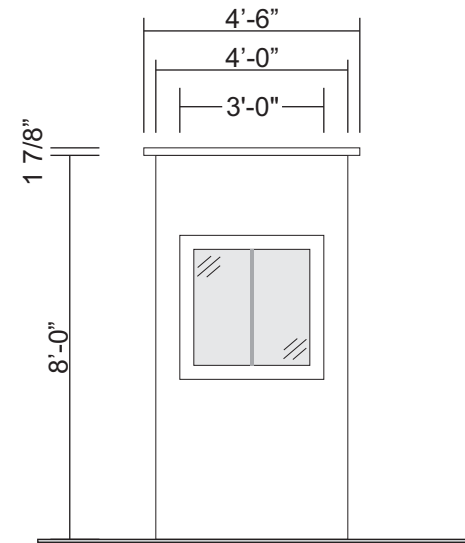

PLAN VIEW

LEFT SIDE VIEW

GENERAL NOTES:
 Fabricated aluminum building and roof to be painted MP White with a smooth finish.
 Windows and doors to have a clear anodized finish.
 Building to include desk for a computer.

ACCEPTED BY: _____
 DATE: _____

RENDERING IS FOR PRESENTATION ONLY.

REAR VIEW

RIGHT SIDE VIEW

FRONT VIEW