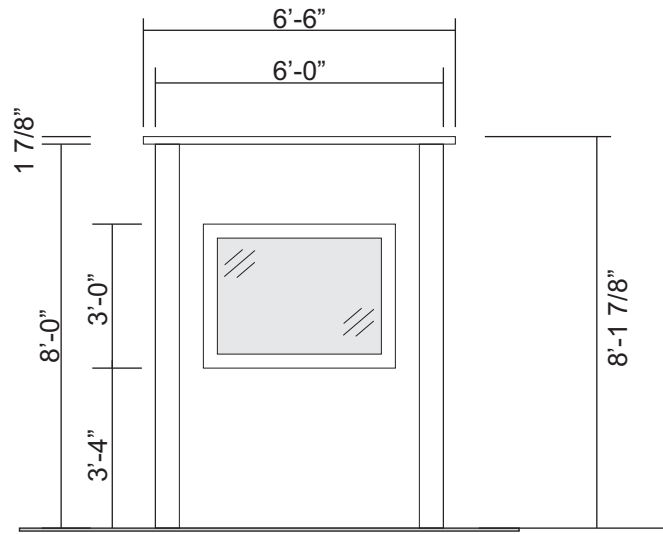

PLAN VIEW

LEFT SIDE VIEW

GENERAL NOTES:
 Fabricated aluminum building and roof to be painted MP White with a smooth finish.
 Windows and doors to have a clear anodized finish.
 Building to include desk for a computer.