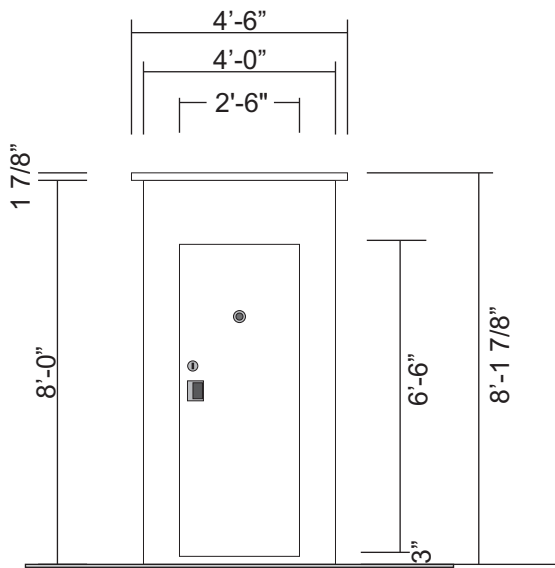

PLAN VIEW

LEFT SIDE VIEW

GENERAL NOTES:
 Fabricated aluminum building and roof to be painted MP White with a smooth finish.
 Windows and doors to have a clear anodized finish.
 Building to include desk for a computer.

ACCEPTED BY: _____
 DATE: _____

RENDERING IS FOR PRESENTATION ONLY.

REAR VIEW

RIGHT SIDE VIEW

FRONT VIEW