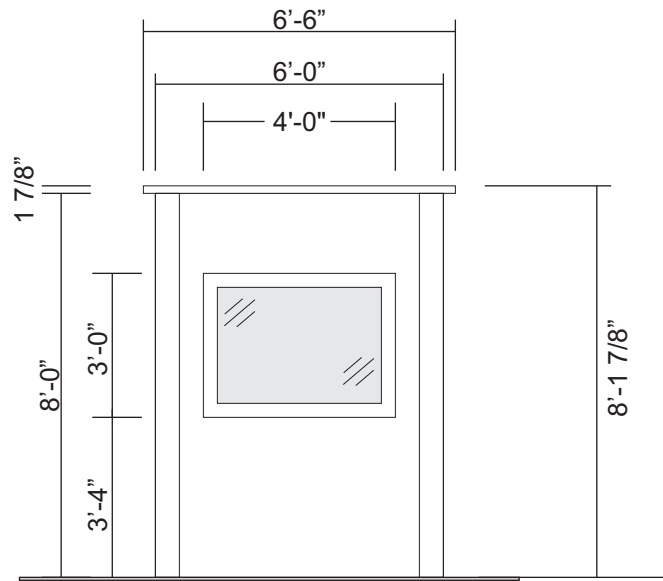

PLAN VIEW

LEFT SIDE VIEW

GENERAL NOTES:
 Fabricated aluminum building and roof to be painted MP White with a smooth finish.
 Windows and doors to have a clear anodized finish.
 Building to include desk for a computer.

ACCEPTED BY: _____
 DATE: _____

RENDERING IS FOR PRESENTATION ONLY.

REAR VIEW

RIGHT SIDE VIEW

FRONT VIEW